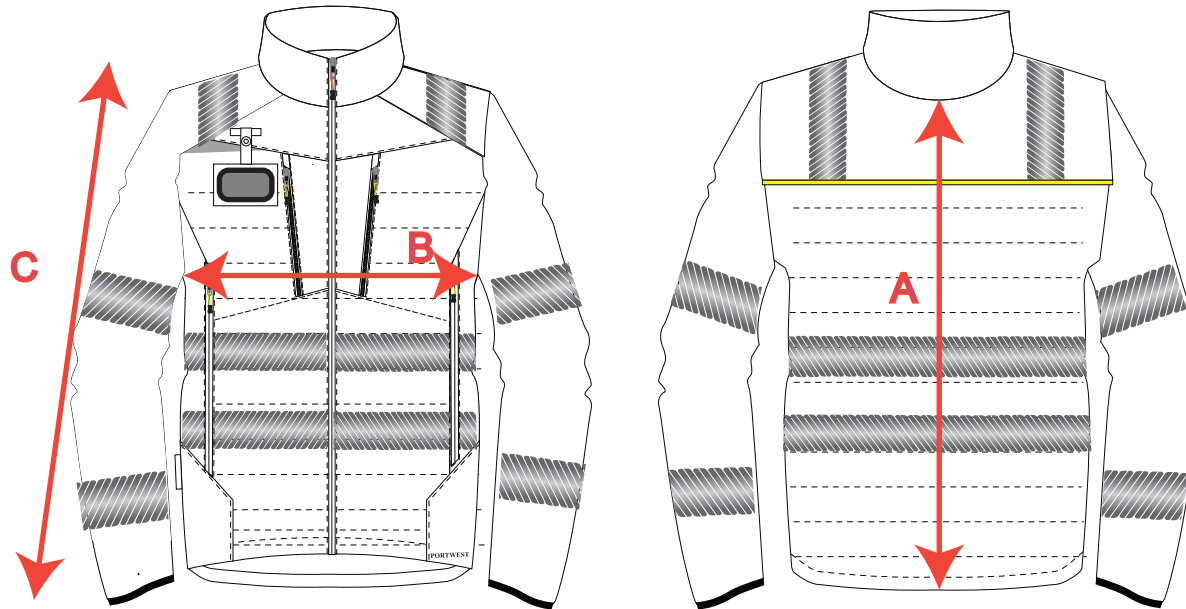

STYLE NO: DX473

DESCRIPTION: DX4 Hi Vis Jacket

FABRIC: OUTER/INNER BAFFLE SHELL FABRIC: 100% Polyester Rip Stop, 80-85g
 CONTRAST FABRIC: 100% polyester 330g

COLOUR: Yellow Orange

ALL MEASUREMENTS IN CM									
Size	S	M	L	XL	2XL	3XL	4XL	TOL	
TO FIT CHEST	92-96	100-104	108-112	116-124	128-132	136-140	144-148	+/-	
A Centre Back length (CB neck to back hem)	73	74	75	76	77	78	79	1	
B 1/2 Chest	53	57	61	67	71	75	79	1	
C Sleeve Length	64	65	66	67	68	69	70	1	